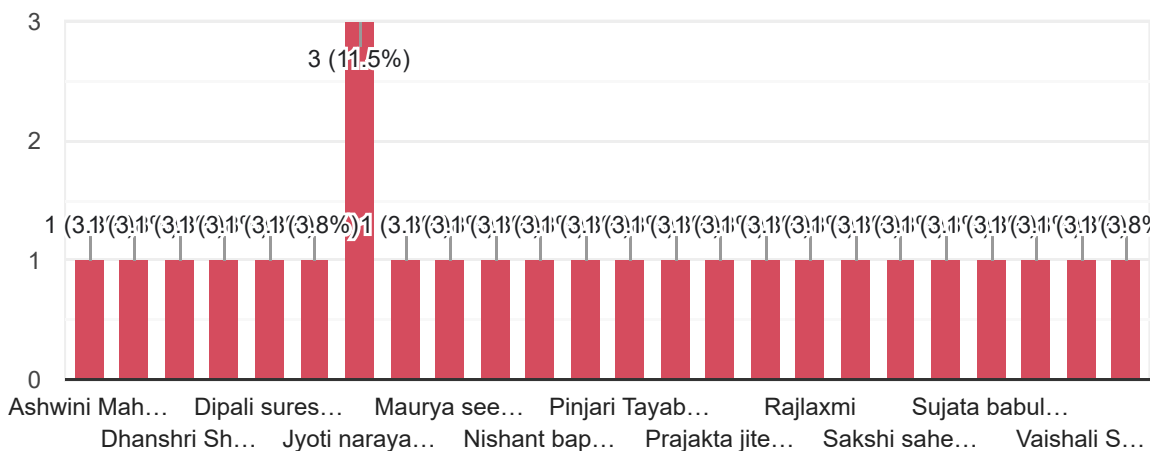

1. Name

[Copy](#)

26 responses